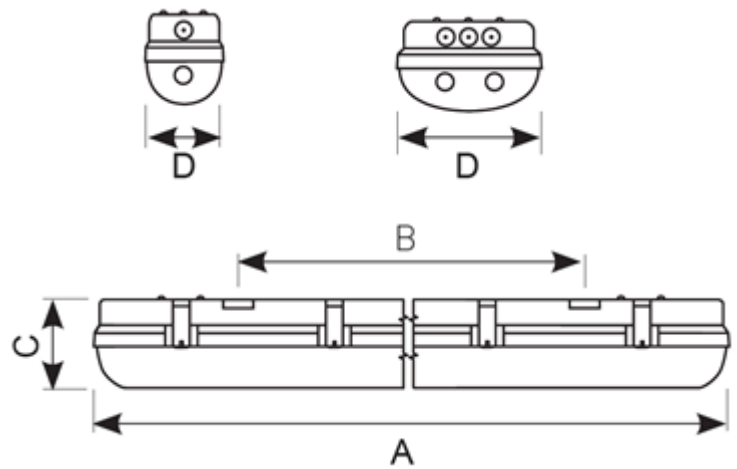

Description

LED Performance allows point-to-point replacement of existing fluorescent luminaires.

Light output exceeds performance of T8 and T5 fluorescent.

Unique luminaire fixing clip design allows option of mounting onto BESA box.

Lockable heavy-duty stainless steel clips supplied as standard for added safety and security.

Self-test emergency as standard.

LED lifespan L70 35,000 hours.

Non-dimmable.

Code	Description	Lamp
ATORLED2X6/M3	70W	LED
LED Information		
Total (Watts)	70W	
Lumens Delivered	7537lm	
Lm/W	108 Lm/W	
CRI	Ra 80	
CCT	4000K	
Input	230V	
Beam Angle (Degrees)		

A = 1855 B = 1030 C = 74 D = 118