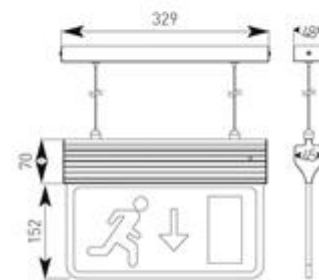

Eagle 3 in 1 LED exit sign 2.5W Silver

Product Datasheet

Description

Modern, slim, 3-In-1 LED Exit Sign.
Self-test option.
One fitting that enables choice of three different mounting options :- suspension, recessed or side arm wall mounting.
Viewing distance 25 Metres.

Code	Description	Lamp
AE3LED/3M/SI	2.5W	

Semi Recessed

Suspended

Side Arm Wall Mounted