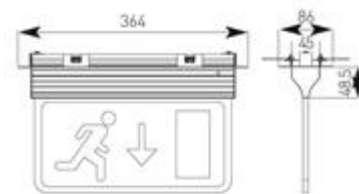

Eagle 3 in 1 LED exit sign 2.5W Silver

Product Datasheet

Description

Modern, slim, 3-In-1 LED Exit Sign.
Self-test option.
One fitting that enables choice of three different mounting options :- suspension, recessed or side arm wall mounting.
Viewing distance 25 Metres.

Code	Description	Lamp
AE3LED/3M/SI	2.5W	

Semi Recessed

Suspended

Side Arm Wall Mounted