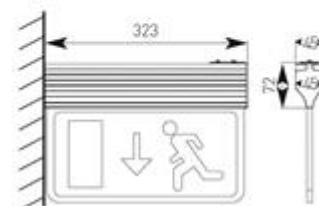

Eagle 3 in 1 LED exit sign 2.5W Silver

Product Datasheet

Description

Modern, slim, 3-In-1 LED Exit Sign.
Self-test option.
One fitting that enables choice of three different mounting options :- suspension, recessed or side arm wall mounting.
Viewing distance 25 Metres.

Code	Description	Lamp
AE3LED/3M/SI	2.5W	

Semi Recessed

Suspended

Side Arm Wall Mounted