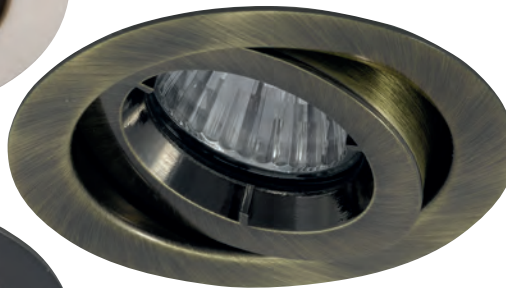

iCage Mini 50W GU10 Die-Cast Gimbal

Supplied Less Lamp

AMICG/W

AMICG/MW

AMICG/BR

AMICG/CH

AMICG/SC

AMICG/AB

AMICG/BLC

- Compact Fire Rated downlight for shallow ceiling voids
- Suitable for standard GU10 LED or halogen lamps retrofit
- Protective polycarbonate spring clip covers for ceiling protection and ease of installation
- Dedicated forward heat lamps NOT required
- Extra large terminals for fast loop-in, loop-out wiring
- Twistlock lamp retaining ring for ease of lamp replacement
- Ultra-slim bezel profile

Code	Lamp	Description
AMICG/W	GU10	50W - White
AMICG/MW	GU10	50W - Matt White
AMICG/BR	GU10	50W - Brass
AMICG/CH	GU10	50W - Chrome
AMICG/SC	GU10	50W - Satin Chrome
AMICG/AB	GU10	50W - Antique Brass
AMICG/BLC	GU10	50W - Black Chrome