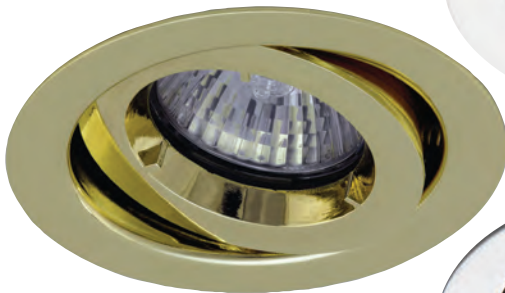

iCage Mini 50W GU10 Die-Cast Gimbal

Supplied Less Lamp

AMICG/W

AMICG/MW

AMICG/BR

AMICG/CH

AMICG/SC

AMICG/AB

AMICG/BLC

- Compact Fire Rated downlight for shallow ceiling voids
- Suitable for standard GU10 LED or halogen lamps retrofit
- Protective polycarbonate spring clip covers for ceiling protection and ease of installation
- Dedicated forward heat lamps NOT required
- Extra large terminals for fast loop-in, loop-out wiring
- Twistlock lamp retaining ring for ease of lamp replacement
- Ultra-slim bezel profile

Code	Lamp	Description
AMICG/W	GU10	50W - White
AMICG/MW	GU10	50W - Matt White
AMICG/BR	GU10	50W - Brass
AMICG/CH	GU10	50W - Chrome
AMICG/SC	GU10	50W - Satin Chrome
AMICG/AB	GU10	50W - Antique Brass
AMICG/BLC	GU10	50W - Black Chrome