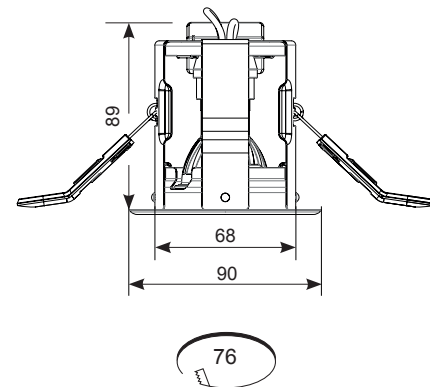

Code	Lamp	Description
AMICG/W	GU10	50W - White
AMICG/MW	GU10	50W - Matt White
AMICG/BR	GU10	50W - Brass
AMICG/CH	GU10	50W - Chrome
AMICG/SC	GU10	50W - Satin Chrome
AMICG/AB	GU10	50W - Antique Brass
AMICG/BLC	GU10	50W - Black Chrome

AIBOX iBox Loft Protector H: 220 W: 196 L: 400-600