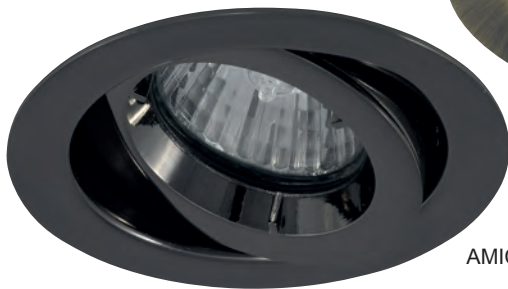

iCage Mini 50W GU10 Die-Cast Gimbal

Supplied Less Lamp

AMICG/W

AMICG/MW

AMICG/BR

AMICG/CH

AMICG/SC

AMICG/AB

AMICG/BLC

- Compact Fire Rated downlight for shallow ceiling voids
- Suitable for standard GU10 LED or halogen lamps retrofit
- Protective polycarbonate spring clip covers for ceiling protection and ease of installation
- Dedicated forward heat lamps NOT required
- Extra large terminals for fast loop-in, loop-out wiring
- Twistlock lamp retaining ring for ease of lamp replacement
- Ultra-slim bezel profile

Code	Lamp	Description
AMICG/W	GU10	50W - White
AMICG/MW	GU10	50W - Matt White
AMICG/BR	GU10	50W - Brass
AMICG/CH	GU10	50W - Chrome
AMICG/SC	GU10	50W - Satin Chrome
AMICG/AB	GU10	50W - Antique Brass
AMICG/BLC	GU10	50W - Black Chrome