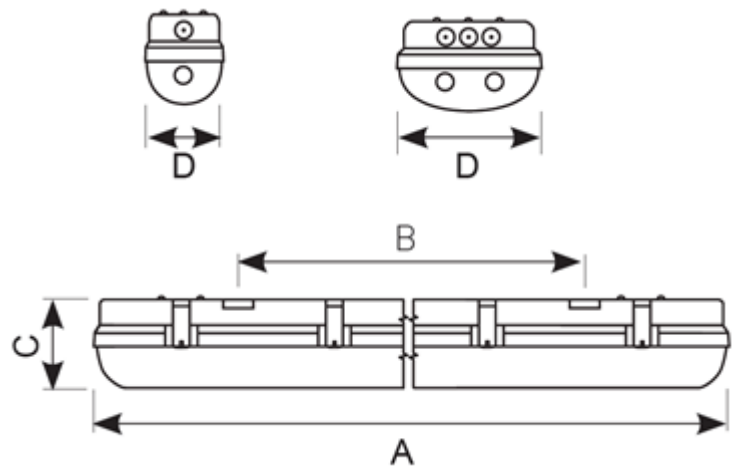

Description

LED Performance allows point-to-point replacement of existing fluorescent luminaires.

Light output exceeds performance of T8 and T5 fluorescent.

Unique luminaire fixing clip design allows option of mounting onto BESA box.

Lockable heavy-duty stainless steel clips supplied as standard for added safety and security.

Self-test emergency as standard.

LED lifespan L70 35,000 hours.

Non-dimmable.

Code	Description	Lamp
ATORLED5	28W	LED
LED Information		
Total (Watts)	28W	
Lumens Delivered	3230lm	
Lm/W	115 Lm/W	
CRI	Ra 80	
CCT	4000K	
Input	230V	
Beam Angle (Degrees)		