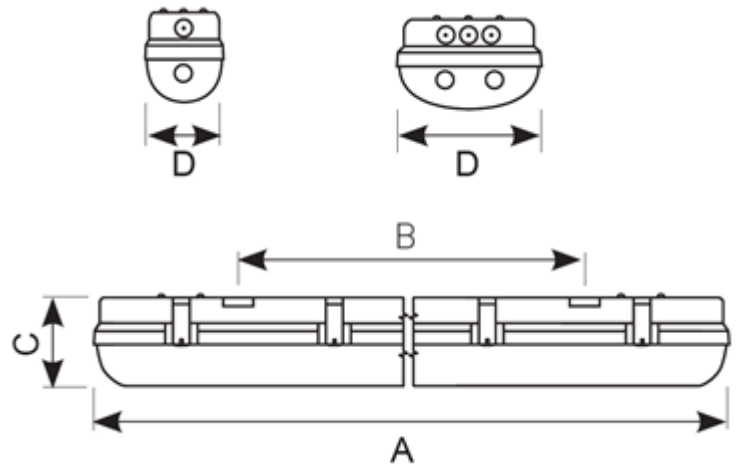

Description

LED Performance allows point-to-point replacement of existing fluorescent luminaires.

Light output exceeds performance of T8 and T5 fluorescent.

Unique luminaire fixing clip design allows option of mounting onto BESA box.

Lockable heavy-duty stainless steel clips supplied as standard for added safety and security.

Self-test emergency as standard.

LED lifespan L70 35,000 hours.

Non-dimmable.

Code	Description	Lamp
ATORLED6/M3	34W	LED
LED Information		
Total (Watts)	34W	
Lumens Delivered	3719lm	
Lm/W	109 Lm/W	
CRI	Ra 80	
CCT	4000K	
Input	230V	
Beam Angle (Degrees)		