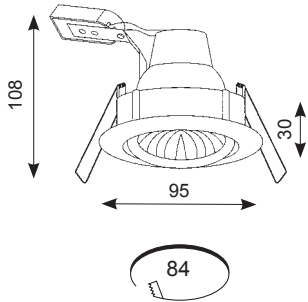

Twistlock GU10 / 35W IP44 Outdoor Die-Cast Gimbal

Supplied Less Lamp

- IP44 rated for exterior applications
- DuPont paint finish with 20 year guarantee

Suitable for GU10 LED only

ATLVOG/IP44/W

ATLVOG/IP44/SG

Suitable for external
soffit applications

ATLVOG/IP44/B

Code	Lamp	Description
ATLVOG/IP44/W	GU10*	35W - White
ATLVOG/IP44/B	GU10*	35W - Black
ATLVOG/IP44/SG	GU10*	35W - Silver Grey

*GU10 LED Only

Warrington: +44 (0) 1942 433333
Belfast: +44 (0) 2890 773750