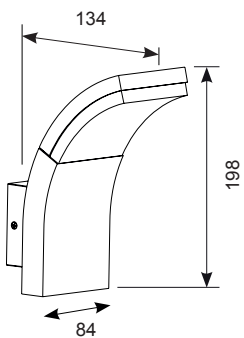

- Contemporary die-cast aluminium LED wall light
- Standard and PIR options
- Graphite textured powder coat paint finish
- LED lifespan L70 40,000 hours
- Non-dimmable

**PIR**

8 metres  
5 to 8 minutes  
10 to 2000 LUX

**LED Information**

Total (Watts)	7W
Lumens Delivered	366lm
Lm/W	52lm
CRI	Ra 80
CCT	4000K
Input	230V
Hertz	50/60Hz
Operating Temp	-20°C to 45°C

ASELED/WL

ASELED/WL/PIR

	Code	Lamp	Description
Standard	ASELED/WL	LED	7W Cool White
PIR	ASELED/WL/PIR	LED	7W - PIR - Cool White