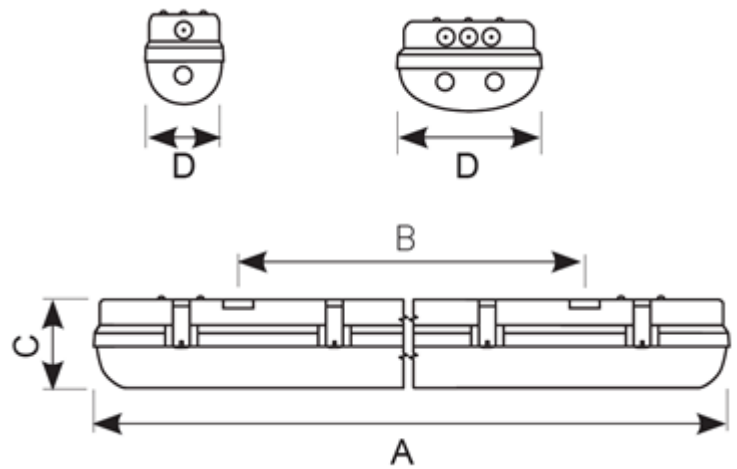

Description

LED Performance allows point-to-point replacement of existing fluorescent luminaires.

Light output exceeds performance of T8 and T5 fluorescent.

Unique luminaire fixing clip design allows option of mounting onto BESA box.

Lockable heavy-duty stainless steel clips supplied as standard for added safety and security.

Self-test emergency as standard.

LED lifespan L70 35,000 hours.

Non-dimmable.

Code	Description	Lamp
ATORLED2X5/M3	58W	LED
LED Information		
Total (Watts)	58W	
Lumens Delivered	6353lm	
Lm/W	110 Lm/W	
CRI	Ra 80	
CCT	4000K	
Input	230V	
Beam Angle (Degrees)		