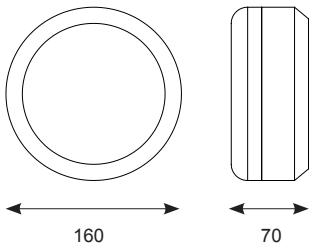

Beta LED

Supplied c/w Integral Driver

- Multi-purpose compact surface LED bulkhead
- IP44 rating and suitable for bathroom use
- All polycarbonate construction
- Comparable performance to 100W GLS and outperforms 16W CFL equivalents
- Instant light output and unlimited switching
- LED lifespan L70 56,000 hours
- Non-dimmable

LED Information

Total (Watts)	5W
Lumens Delivered	436lm
Lm/W	87lm
CRI	Ra 70
CCT	4000K
Input	230V
Hertz	50Hz
Operating Temp	0°C to 25°C

Code	Lamp	Description
ABELED/WV	LED	5W - Cool White - White Base, Opal Visiluxe Diffuser