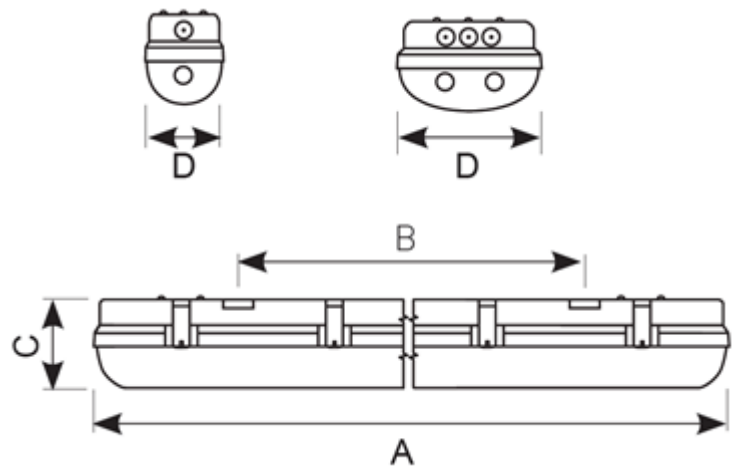

Description

LED Performance allows point-to-point replacement of existing fluorescent luminaires.

Light output exceeds performance of T8 and T5 fluorescent.

Unique luminaire fixing clip design allows option of mounting onto BESA box.

Lockable heavy-duty stainless steel clips supplied as standard for added safety and security.

Self-test emergency as standard.

LED lifespan L70 35,000 hours.

Non-dimmable.

Code	Description	Lamp
ATORLED6	34W	LED
LED Information		
Total (Watts)	34W	
Lumens Delivered	3719lm	
Lm/W	109 Lm/W	
CRI	Ra 80	
CCT	4000K	
Input	230V	
Beam Angle (Degrees)		