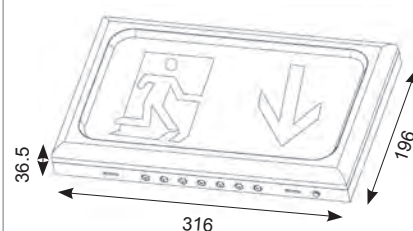

Encore LED Exit Sign

Supplied c/w Legends and Integral Driver

412

AENLED/3M/W

AENLED/3M/SG

- Ultra slim modern LED exit sign
- Self-test option
- Neat picture frame appearance compared to conventional fluorescent exit signs
- Supplied with all legend options - arrow down, arrow up and arrow left/right
- Viewing distance 29 metres