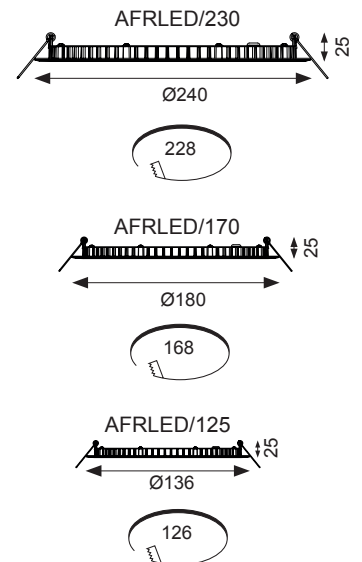

LED Information

Total (Watts)	10W	13W	19W
Lumens Delivered			
10W	618lm	534lm	
13W	916lm	795lm	
19W	1208lm	1152lm	
Lm/W 10W	66lm	59lm	
Lm/W 13W	70lm	61lm	
Lm/W 19W	64lm	61lm	
CRI	Ra 80		
CCT Cool White	4000K		
CCT Warm White	3000K		
Input	230V		
Hertz	50/60Hz		
Operating Temp	-20°C to 40°C