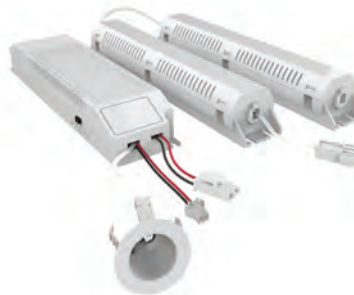

Freska LED Downlight

Supplied c/w Remote Driver

56

AFRLED230/CW

AFRLED170/CW

AFRLED125/CW

Self-Test Emergency Pack

Ultra-Slim 25mm Profile Depth

Code	Lamp	Description
AFRLED125/CW	LED	10W - Cool White
AFRLED170/CW	LED	13W - Cool White
AFRLED230/CW	LED	19W - Cool White
AFRLED125/WW	LED	10W - Warm White
AFRLED170/WW	LED	13W - Warm White
AFRLED230/WW	LED	19W - Warm White

Option	AFRLED/M3/ST	Self-Test Emergency Pack
--------	--------------	--------------------------

Accessory	ASBP/12	7.2V 3000mAh Ni-cd Replacement Battery
-----------	---------	--

- Economic ultra-slim circular LED downlight
- Ideal for use in areas with shallow ceiling void
- Remote driver with plug and play connection
- Edge lit providing excellent uniform illumination
- 10W comparable performance to 13W PLC
13W comparable performance to 18W PLC
19W comparable performance to 26W PLC
- LED lifespan L70 40,000 hours
- Non-dimmable
- *Optional plug-in self-test emergency pack suitable for all three models*