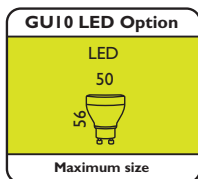

# Single Circuit Lanzia 50W GU10 Mains

Supplied Less Lamp

- 355 degree rotation, spot head tilt angle to 90°

ALGU10S/B

ALGU10S/SS

ALGU10S/W

Code	Lamp	Description
ALGU10S/W	GU10	50W - White
ALGU10S/B	GU10	50W - Black
ALGU10S/SS	GU10	50W - Satin Silver