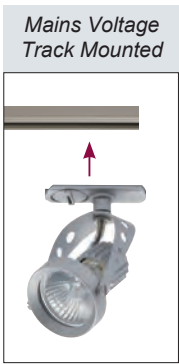

# Single Circuit Lanzia 50W GU10 Mains

Supplied Less Lamp

- 355 degree rotation, spot head tilt angle to 90°

ALGU10S/B

ALGU10S/SS

ALGU10S/W

Code	Lamp	Description
ALGU10S/W	GU10	50W - White
ALGU10S/B	GU10	50W - Black
ALGU10S/SS	GU10	50W - Satin Silver

**Accessories**

AMON/GU10/W	Surface Monopoint - White
AMON/GU10/B	Surface Monopoint - Black
AMON/GU10/SS	Surface Monopoint - Satin Silver