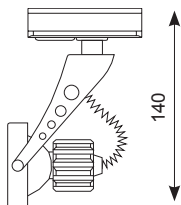

# Single Circuit Lanzia 50W GU10 Mains

Supplied Less Lamp

- 355 degree rotation, spot head tilt angle to 90°

ALGU10S/B

ALGU10S/SS

ALGU10S/W

Code	Lamp	Description
ALGU10S/W	GU10	50W - White
ALGU10S/B	GU10	50W - Black
ALGU10S/SS	GU10	50W - Satin Silver