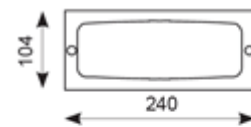

Description

Die-cast aluminium bricklight with AISI316L stainless steel front cover.

Comparable performance to 18W PLC.

Tempered and frosted 4mm glass diffuser.

Supplied c/w polyethelyne back box for recessing.

Box Dimensions