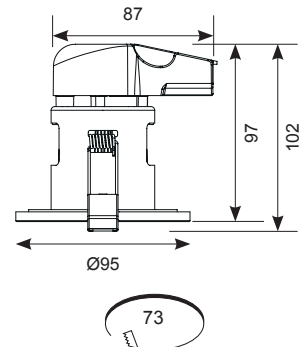

Chrome Trim Bezel Accessory