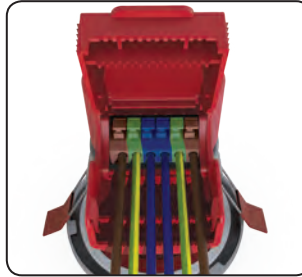

# Prism LED Fire Rated Downlight

Supplied c/w Integral Driver

Easy wiring access

- LED dimmable fire-rated downlight for domestic applications
- Supplied with matt white bezel as standard
- Integral driver with push-fit loop-in, loop-out terminals for ease and speed of installation
- Fully tested for 30, 60 and 90 minute ceiling types to meet Part B of Building Regulations
- Fully tested to meet Part C (moisture) and Part E (acoustic) of Building Regulations
- Wide 60° beam angle for increased light distribution
- LED lifespan L70 40,000 hours

### LED Information

Total (Watts)	7.3W
Lumens Delivered	
Cool White	715lm
Warm White	712lm
Lm/W Cool White	98lm
Lm/W Warm White	96lm
Beam Angle	60°
CRI	Ra 80
CCT	4000K 3000K
Input	230V
Hertz	50Hz
Operating Temp	-5°C to 30°C