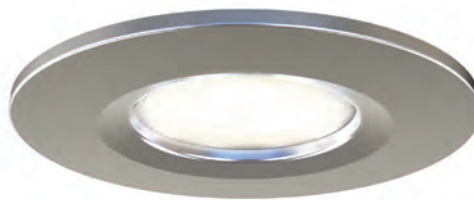

# Prism LED Fire Rated Downlight

Supplied c/w Integral Driver

Easy wiring access

- LED dimmable fire-rated downlight for domestic applications
- Supplied with matt white bezel as standard
- Integral driver with push-fit loop-in, loop-out terminals for ease and speed of installation
- Fully tested for 30, 60 and 90 minute ceiling types to meet Part B of Building Regulations
- Fully tested to meet Part C (moisture) and Part E (acoustic) of Building Regulations
- Wide 60° beam angle for increased light distribution
- LED lifespan L70 40,000 hours

*Dimming - for best compatibility the following products are recommended :-*

- Ansell**    **AORBLEDDIMMER**
- Zano**     **ZGRID500**
- Varilight** **V-PRO**

Matt White Bezel fitted as standard

Chrome Trim Bezel Accessory

Satin Chrome Trim Bezel Accessory

Code	Lamp	Description
<b>APRILED/CW</b>	LED	7.3W - Cool White
<b>APRILED/WW</b>	LED	7.3W - Warm White

<b>Trim Bezels</b>	<b>APRILEDDBZ/CH</b>	Chrome Trim Bezel
	<b>APRILEDDBZ/SC</b>	Satin Chrome Trim Bezel