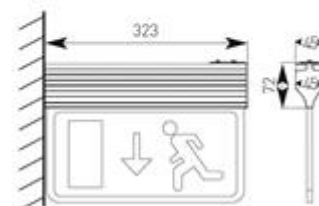

Eagle LED Double Sided Legend Arrow Left and Right 2.5W White

Product Datasheet

Description

Modern, slim, 3-In-1 LED Exit Sign.
Self-test option.
One fitting that enables choice of three different mounting options :- suspension, recessed or side arm wall mounting.
Viewing distance 25 Metres.

Code	Description	Lamp
AE3LED/3M/W/ST	2.5W	

Semi Recessed

Suspended

Side Arm Wall Mounted