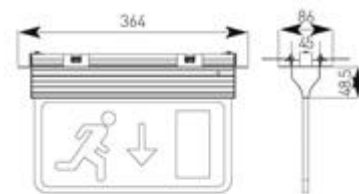

Eagle LED Double Sided Legend Arrow Left and Right 2.5W White

Product Datasheet

Description

Modern, slim, 3-In-1 LED Exit Sign.
Self-test option.
One fitting that enables choice of three different mounting options :- suspension, recessed or side arm wall mounting.
Viewing distance 25 Metres.

Code	Description	Lamp
AE3LED/3M/W/ST	2.5W	

Semi Recessed

Suspended

Side Arm Wall Mounted