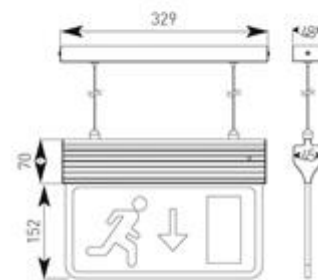

Eagle LED Double Sided Legend Arrow Left and Right 2.5W White

Product Datasheet

Description

Modern, slim, 3-In-1 LED Exit Sign.
Self-test option.
One fitting that enables choice of three different mounting options :- suspension, recessed or side arm wall mounting.
Viewing distance 25 Metres.

Code	Description	Lamp
AE3LED/3M/W/ST	2.5W	

Semi Recessed

Suspended

Side Arm Wall Mounted