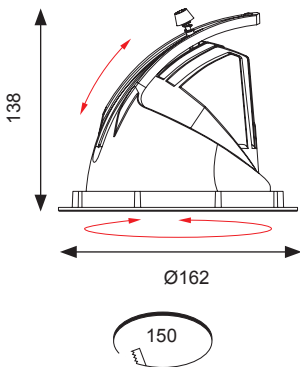

Unity 150 LED Wallwash

Supplied c/w Remote Driver

- Recessed adjustable wallwash with 355° rotation
- Adjustable tilt angle from -15° to 45°
- 30° cut-off angle in the horizontal position
- Comparable performance to 70W HQI
- Die-cast aluminium body and heatsink for good thermal management
- Remote driver with plug and play connection
- LED lifespan L70 50,000 hours
- Non-dimmable

reddot award
winner lighting design

Powered by
TRIDONIC
enlightening your ideas

LED Information

Total (Watts)	29W
Lumens Delivered	
Cool White	2699lm
Warm White	2497lm
Lm/W Cool White	93lm
Lm/W Warm White	86lm
Beam Angle	40°
CRI	Ra 90
CCT	4000K 3000K
Input	230V
Hertz	50/60Hz
Operating Temp	-20°C to 50°C