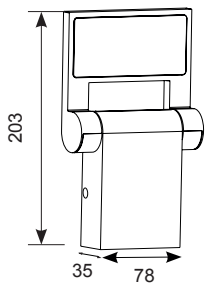

Tempo LED

Supplied c/w Integral Driver

205

- Contemporary die-cast aluminium LED wall light
- Adjustable head to 90° for variable direction of light
- Standard and PIR options
- Graphite textured powder coat paint finish
- LED lifespan L70 40,000 hours
- Non-dimmable

8 metres
8 seconds to 8 minutes
5 to 100 LUX

LED Information

Total (Watts)	10W
Lumens Delivered	738lm
Lm/W	73lm
CRI	Ra 80
CCT	4000K
Input	230V
Hertz	50/60Hz
Operating Temp	-20°C to 45°C

ATLED/WL

ATLED/WL/PIR