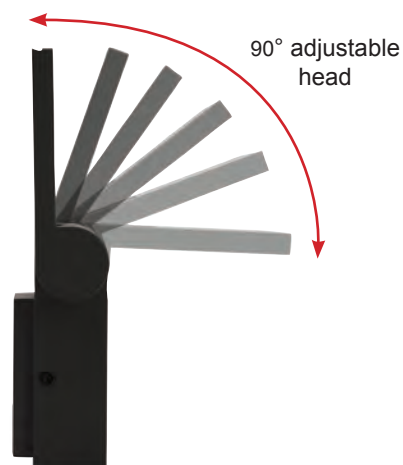

Tempo LED

Supplied c/w Integral Driver

205

- Contemporary die-cast aluminium LED wall light
- Adjustable head to 90° for variable direction of light
- Standard and PIR options
- Graphite textured powder coat paint finish
- LED lifespan L70 40,000 hours
- Non-dimmable

8 metres
8 seconds to 8 minutes
5 to 100 LUX

LED Information

Total (Watts)	10W
Lumens Delivered	738lm
Lm/W	73lm
CRI	Ra 80
CCT	4000K
Input	230V
Hertz	50/60Hz
Operating Temp	-20°C to 45°C

ATLED/WL

ATLED/WL/PIR