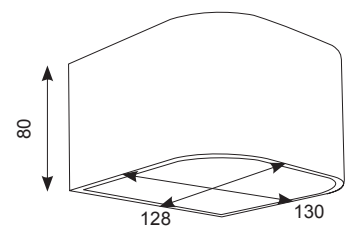

Gila LED

Supplied c/w Integral Driver

230

- Modern bi-directional wall light providing vivid angled light distribution
- Exceeds performance of 100W halogen
- Die-cast aluminium body with a graphite powder coated anodized paint finish for enhanced durability
- LED lifespan L70 60,000 hours
- Non-dimmable

LED Information

Total (Watts)	11W
Lumens Delivered	202lm
Lm/W	18lm
Beam Angle	123°
CRI	Ra 93
CCT	4000K
Input	230V
Hertz	50/60Hz
Operating Temp	-20°C to 45°C

Code	Lamp	Description
AGLED/WL	LED	11W - Cool White