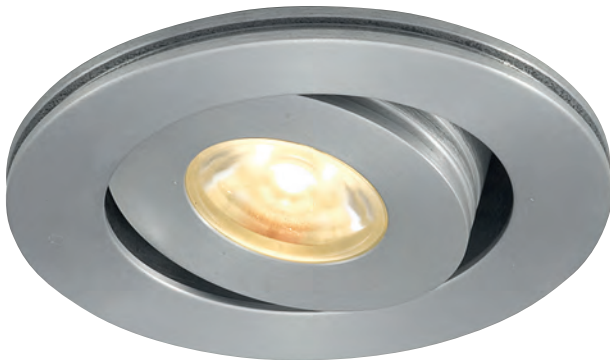

Iris LED

Supplied Less Driver

62

AIGLED/CW

AIGLED/WW

- Micro recessed adjustable downlight with 40° tilt angle.
- Multiple uses, including general downlighting, retail, cabinets and furniture applications
- Self-coloured aluminium construction
- LED lifespan L70 50,000 hours

Note: Provision should be made for fitting of driver due to minimal cut-out diameter

Code	Lamp	Description
AIGLED/CW	LED	3W - Cool White
AIGLED/WW	LED	3W - Warm White

Accessories	Code	Description
	AD3W/700	3W 700mA LED Driver
	ADK12W/700	12W 700mA LED Driver
	ADK20W/700	20W 700mA LED Driver
	ACCC350/700	18W Constant Current 6 Way Connector
	AMCD25W	25W 700mA Dimmable LED Driver
	AMCD50W	50W 700mA Dimmable LED Driver

LED Information

Total (Watts)	3W
Lumens Delivered	
Cool White	94lm
Warm White	84lm
Lm/W Cool White	31lm
Lm/W Warm White	28lm
Beam Angle	24°
CRI	Ra 80
CCT	4000K
	3000K
Input	700mA
Hertz	50/60Hz
Operating Temp	-20°C to 50°C