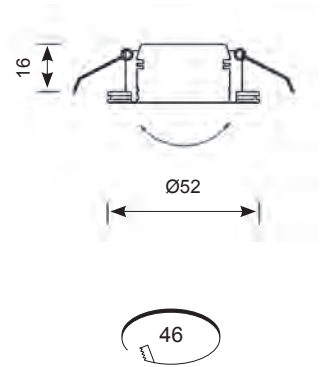

Iris LED

Supplied Less Driver

62

AIGLED/CW

AIGLED/WW

- Micro recessed adjustable downlight with 40° tilt angle.
- Multiple uses, including general downlighting, retail, cabinets and furniture applications
- Self-coloured aluminium construction
- LED lifespan L70 50,000 hours

Note: Provision should be made for fitting of driver due to minimal cut-out diameter

Code	Lamp	Description
AIGLED/CW	LED	3W - Cool White
AIGLED/WW	LED	3W - Warm White

Accessories	Code	Description
	AD3W/700	3W 700mA LED Driver
	ADK12W/700	12W 700mA LED Driver
	ADK20W/700	20W 700mA LED Driver
	ACCC350/700	18W Constant Current 6 Way Connector
	AMCD25W	25W 700mA Dimmable LED Driver
	AMCD50W	50W 700mA Dimmable LED Driver

LED Information

Total (Watts)	3W
Lumens Delivered	
Cool White	94lm
Warm White	84lm
Lm/W Cool White	31lm
Lm/W Warm White	28lm
Beam Angle	24°
CRI	Ra 80
CCT	4000K
	3000K
Input	700mA
Hertz	50/60Hz
Operating Temp	-20°C to 50°C