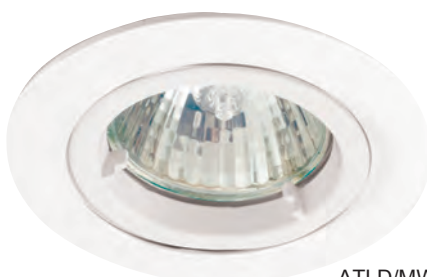

# Twistlock GU10 50W Die-Cast Downlight

Supplied Less Lamp

ATLD/W

ATLD/MW

ATLD/BR

ATLD/CH

ATLD/SC

ATLD/AB

ATLD/BB

ATLD/BLC

Code	Lamp	Description
ATLD/W	GU10	50W - White
ATLD/MW	GU10	50W - Matt White
ATLD/BR	GU10	50W - Brass
ATLD/CH	GU10	50W - Chrome
ATLD/SC	GU10	50W - Satin Chrome
ATLD/AB	GU10	50W - Antique Brass
ATLD/BB	GU10	50W - Brushed Brass
ATLD/BLC	GU10	50W - Black Chrome

<b>Accessories ATL/DG1</b>	Drop Glass Attachment - Frosted Centre
<b>ATL/DG2</b>	Drop Glass Attachment - Frosted Halo
<b>ATL/BA</b>	Low Glare Baffle Adaptor

- Manufactured from high grade die-cast aluminium
- Permanent earth on stirrup bracket for GU10 mains earthing
- Generous size of terminal housing for ease of wiring