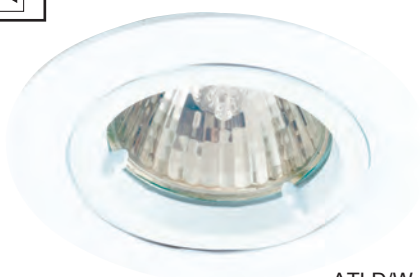

# Twistlock GU10 50W Die-Cast Downlight

Supplied Less Lamp

ATLD/W

ATLD/MW

ATLD/BR

ATLD/CH

ATLD/SC

ATLD/AB

ATLD/BB

ATLD/BLC

Code	Lamp	Description
ATLD/W	GU10	50W - White
ATLD/MW	GU10	50W - Matt White
ATLD/BR	GU10	50W - Brass
ATLD/CH	GU10	50W - Chrome
ATLD/SC	GU10	50W - Satin Chrome
ATLD/AB	GU10	50W - Antique Brass
ATLD/BB	GU10	50W - Brushed Brass
ATLD/BLC	GU10	50W - Black Chrome

<b>Accessories ATL/DG1</b>	Drop Glass Attachment - Frosted Centre
<b>ATL/DG2</b>	Drop Glass Attachment - Frosted Halo
<b>ATL/BA</b>	Low Glare Baffle Adaptor

- Manufactured from high grade die-cast aluminium
- Permanent earth on stirrup bracket for GU10 mains earthing
- Generous size of terminal housing for ease of wiring