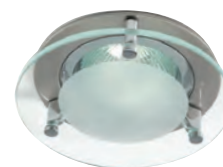

# Twistlock GU10 50W Die-Cast Downlight

Supplied Less Lamp

ATLD/W

ATLD/MW

ATLD/BR

ATLD/CH

ATLD/SC

ATLD/AB

ATLD/BB

ATLD/BLC

Code	Lamp	Description
ATLD/W	GU10	50W - White
ATLD/MW	GU10	50W - Matt White
ATLD/BR	GU10	50W - Brass
ATLD/CH	GU10	50W - Chrome
ATLD/SC	GU10	50W - Satin Chrome
ATLD/AB	GU10	50W - Antique Brass
ATLD/BB	GU10	50W - Brushed Brass
ATLD/BLC	GU10	50W - Black Chrome

<b>Accessories ATL/DG1</b>	Drop Glass Attachment - Frosted Centre
<b>ATL/DG2</b>	Drop Glass Attachment - Frosted Halo
<b>ATL/BA</b>	Low Glare Baffle Adaptor

- Manufactured from high grade die-cast aluminium
- Permanent earth on stirrup bracket for GU10 mains earthing
- Generous size of terminal housing for ease of wiring

ATL/DG1 fitted into Twistlock

ATL/DG2

ATL/BA fitted into Twistlock