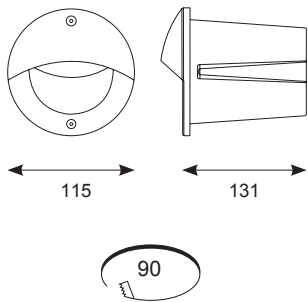

- Compact low level circular LED pathway light with downward light spill
- Die-cast aluminium construction with graphite paint finish
- Supplied c/w plastic installation box and pre-wired with 1 metre of rubber insulated cable for ease of installation
- LED lifespan L70 50,000 hours
- Non-dimmable

**LED Information**

Total (Watts)	4W
Lumens Delivered	178lm
Lm/W	45lm
CRI	Ra 80
CCT	4000K
Input	230V
Hertz	50/60Hz
Operating Temp	-20°C to 50°C

Code	Lamp	Description
APCLEDWL	LED	4W - Cool White