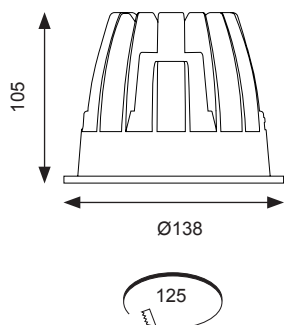

Unity 125 LED Downlight

Supplied c/w Remote Driver

- Compact high performance professional downlight
- IP44 rating as standard
- Die-cast aluminium construction, powder coated and 30° cut-off angle
- Performance comparable to 2x26W PLC
- Mirror finished anodized reflector
- Anti-glare design to create visual comfort
- Remote driver with plug and play connection
- LED lifespan L70 50,000 hours
- Dimmable and emergency options