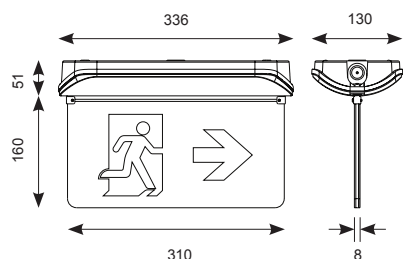

Harrier LED IP65 Blade Exit Sign

Supplied c/w Self-Adhesive Legend (Optional Blade Legend ordered separately)

- Compact high performance IP65 polycarbonate surface emergency luminaire
- Self-test as standard
- Optional hanging blade legends (supplied with self-adhesive legend as standard) for enhanced appearance
- Aesthetically designed for modern appearance
- High output LED performance and distribution allows maximum spacing providing reduced cost
- Viewing distance 25 metres

- * 1 lux minimum must be used for all marked emergency escape routes, to be measured down the centre line of the escape route itself
- ** 0.5 lux minimum must be used for areas larger than 60m², the maximum value is to be measured across the area excluding 0.5 metre border around the edge of the room
- *** Explanation of the symbols:-
Transverse - Wall
 Distance to wall from side of fitting
Transverse - Transverse
 Side to side spacing
Axial - Wall
 Distance to wall from end of fitting
Axial - Axial
 End to end spacing