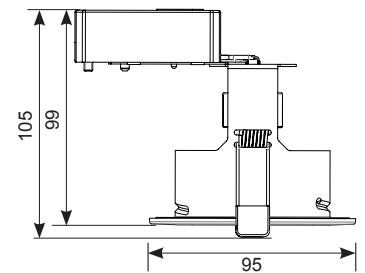

Code	Lamp	Description
AEFRG/MW	GU10	50W - Matt White
AEFRG/CH	GU10	50W - Chrome
AEFRG/SC	GU10	50W - Satin Chrome

Accessories AEFRISG Gimbal Insulation Support