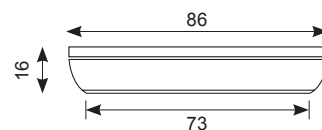

# Reveal AC LED Cabinet Light

No Driver Required

172

ARCLD/CW/W

ARCLD/CW/SS

- AC 230V low profile mains surface mounted cabinet light
- No driver required
- Pre-wired with 1.5 metres of mains cable for fast installation
- Direct replacement for traditional halogen
- LED lifespan L70 54,000 hours
- Non-dimmable

Code	Lamp	Description
ARCLD/CW/W	LED	2W - Cool White - White
ARCLD/CW/SS	LED	2W - Cool White - Silver
ARCLD/WW/W	LED	2W - Warm White - White
ARCLD/WW/SS	LED	2W - Warm White - Silver