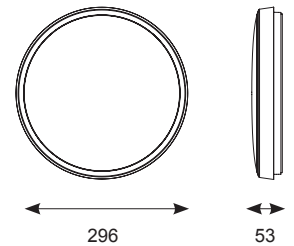

Gamma LED

Supplied c/w Integral Driver

AGAMLED

Chrome Trim Ring Fitted

Ultra slim profile

- Ultra slim modern polycarbonate wall/ceiling light
- Matt white finish to body and diffuser
- Rear fixing bracket and terminal housing for ease of installation
- Outperforms 38W CFL with opal diffuser by 25% and prismatic diffuser by 52%
- IP54 rating and suitable for bathroom use
- Microwave sensor set to 15 minutes (non-adjustable)
- /MWS and /MWS/M3 versions Masters as standard
- LED lifespan L70 50,000 hours
- Non-dimmable

LED Information

Total (Watts)	18W
Lumens Delivered	
Cool White	1675lm
Warm White	1551lm
Lm/W Cool White	93lm
Lm/W Warm White	86lm
CRI	Ra 80
CCT Cool White	4000K
CCT Warm White	3000K
Input	230V
Hertz	50Hz
Operating Temp	-5°C to 35°C