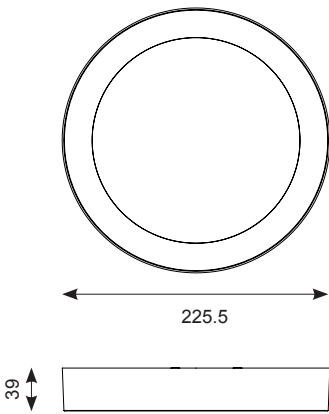

# Freska Surface LED Downlight

Supplied c/w Integral Driver

- Shallow surface mounted circular edge-lit LED panel
- Simple twist and lock invisible fixing method enables ease and speed of installation
- Comparable performance to 26W PLC
- LED lifespan L70 60,000 hours
- Non-dimmable

### LED Information

Total (Watts)	18W
Lumens Delivered	
Cool White	1368lm
Warm White	1273lm
Lm/W Cool White	76lm
Lm/W Warm White	70lm
CRI	Ra 80
CCT	4000K
	3000K
Input	230V
Hertz	50/60Hz
Operating Temp	-20°C to 40°C

Code	Lamp	Description
ASFRLED230/CW	LED	18W - Cool White
ASFRLED230/WW	LED	18W - Warm White