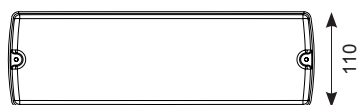

Centurion LED Bulkhead

Supplied c/w Legend and Integral Driver

- High lumen performance LED polycarbonate bulkhead for increased spacings
- Supplied with self-adhesive legend
- Self-test as standard
- Outperforms 8W T5 and exceeds performance of Guardian by 56%
- 20mm conduit entry positions and rear terminal box entry
- Hinged screwless gear tray for ease of installation
- Viewing distance 18 metres
- 50,000 hours average lifetime

* 1 lux minimum must be used for all marked emergency escape routes, to be measured down the centre line of the escape route itself

** 0.5 lux minimum must be used for areas larger than 60m², the maximum value is to be measured across the area excluding 0.5 metre border around the edge of the room

*** Explanation of the symbols:-
Transverse - Wall
 Distance to wall from side of fitting
Transverse - Transverse
 Side to side spacing
Axial - Wall
 Distance to wall from end of fitting
Axial - Axial
 End to end spacing