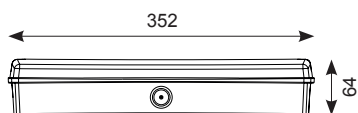

Centurion LED Bulkhead

Supplied c/w Legend and Integral Driver

- High lumen performance LED polycarbonate bulkhead for increased spacings
- Supplied with self-adhesive legend
- Self-test as standard
- Outperforms 8W T5 and exceeds performance of Guardian by 56%
- 20mm conduit entry positions and rear terminal box entry
- Hinged screwless gear tray for ease of installation
- Viewing distance 18 metres
- 50,000 hours average lifetime

* 1 lux minimum must be used for all marked emergency escape routes, to be measured down the centre line of the escape route itself

** 0.5 lux minimum must be used for areas larger than 60m², the maximum value is to be measured across the area excluding 0.5 metre border around the edge of the room

*** Explanation of the symbols:-
Transverse - Wall
 Distance to wall from side of fitting
Transverse - Transverse
 Side to side spacing
Axial - Wall
 Distance to wall from end of fitting
Axial - Axial
 End to end spacing