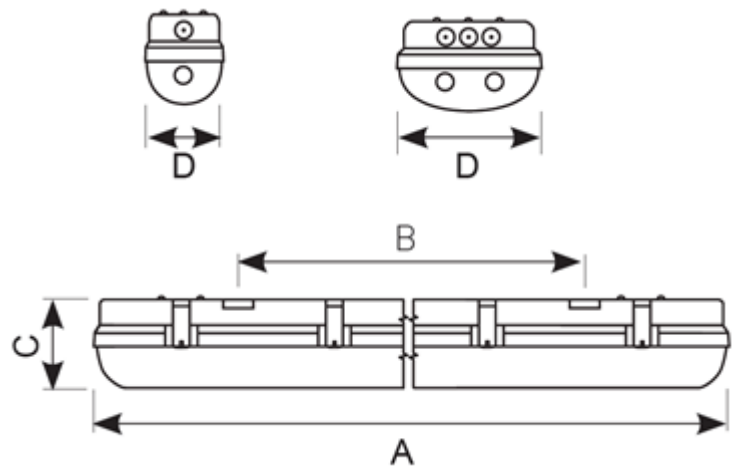

Description

LED Performance allows point-to-point replacement of existing fluorescent luminaires.

Light output exceeds performance of T8 and T5 fluorescent.

Unique luminaire fixing clip design allows option of mounting onto BESA box.

Lockable heavy-duty stainless steel clips supplied as standard for added safety and security.

Self-test emergency as standard.

LED lifespan L70 35,000 hours.

Non-dimmable.

Code	Description	Lamp
ATORLED2X5	58W	LED
LED Information		
Total (Watts)	58W	
Lumens Delivered	6353lm	
Lm/W	110 Lm/W	
CRI	Ra 80	
CCT	4000K	
Input	230V	
Beam Angle (Degrees)		