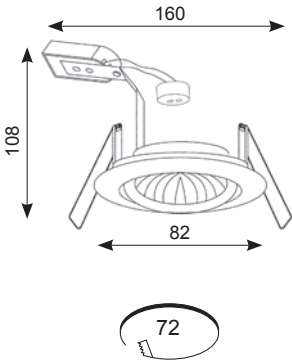

Twistlock GU10 35W IP44 Die-Cast Downlight

Supplied Less Lamp

- IP44 downlight suitable for bathrooms

ATLVD/IP44/W

ATLVD/IP44/CH

ATLVD/IP44/SC

ATL/BA fitted into Twistlock

| Code | Lamp | Description |
|---------------|------|--------------------|
| ATLVD/IP44/W | GU10 | 35W - White |
| ATLVD/IP44/CH | GU10 | 35W - Chrome |
| ATLVD/IP44/SC | GU10 | 35W - Satin Chrome |