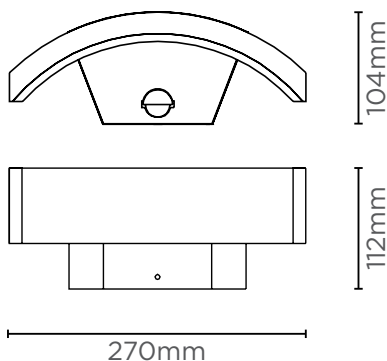

Curve and Curve PIR

Sleek and sophisticated, the Curve wall light is the ideal accessory to light up your outdoor space. This product is also available with a PIR sensor to automatically switch on as people walk past.

Curve

Curve PIR

Order Code

Description

ILDEA008

Outdoor Curve 7.5W 3000K 360lm IP54 Non-Dimmable Dark Grey

ILDEA009

Outdoor Curve PIR 7.6W 3000K 360lm IP54 Non-Dimmable Dark Grey