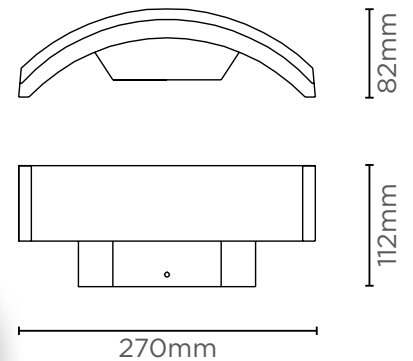

Curve and Curve PIR

Sleek and sophisticated, the Curve wall light is the ideal accessory to light up your outdoor space. This product is also available with a PIR sensor to automatically switch on as people walk past.

Curve

Curve PIR

Order Code

Description

ILDEA008

Outdoor Curve 7.5W 3000K 360lm IP54 Non-Dimmable Dark Grey

ILDEA009

Outdoor Curve PIR 7.6W 3000K 360lm IP54 Non-Dimmable Dark Grey