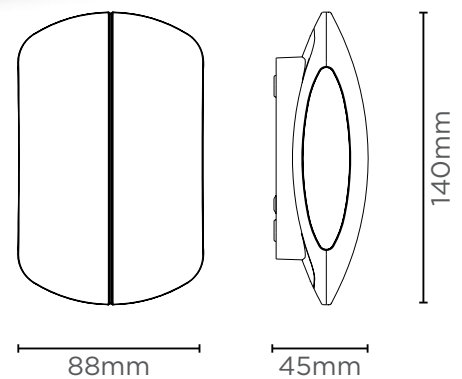

Order Code	Description
ILDEA014	Outdoor Lux Stone 8.5W 3000K 320lm IP54 Non-Dimmable Dark Grey