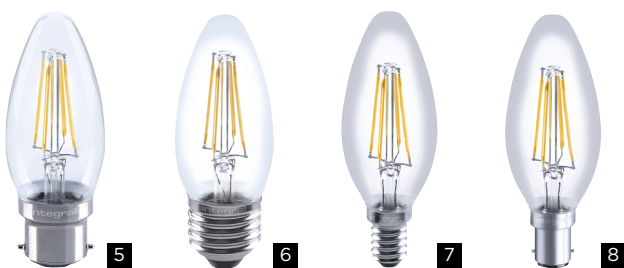

Product Code	Base	Watts (W)	Eq Watts (W)	Temp K	Lumens lm	Lumens per watt	CRI >=	Beam Angle	Globe Finish	Energy Rating	Pic.
Full Glass Omni Filament Mini Globe									15,000 hrs, 2 year warranty		
Dimmable											
ILGOLFB22DC033	B22	4.5	40	2700	470	104	80	300°	Clear	A++	1
ILGOLFE27DC032	E27	4.5	40	2700	470	104	80	300°	Clear	A++	2
ILGOLFE14D036	E14	3.5	31	2700	350	100	80	300°	Clear	A++	3
ILGOLFB15D037	B15	3.5	31	2700	330	94	80	300°	Clear	A++	4

Product Code	Base	Watts (W)	Eq Watts (W)	Temp K	Lumens lm	Lumens per watt	CRI >=	Beam Angle	Globe Finish	Energy Rating	Pic.
Full Glass Omni Filament Candle									15,000 hrs, 2 year warranty		
Dimmable											
ILCANDB22DC043	B22	4.5	40	2700	470	104	80	300°	Clear	A++	5
ILCANDE27DC042	E27	4.5	40	2700	470	104	80	300°	Clear	A++	6
ILCANDE14D050	E14	3.5	31	2700	350	100	80	300°	Clear	A++	7
ILCANDB15D051	B15	3.5	31	2700	330	94	80	300°	Clear	A++	8