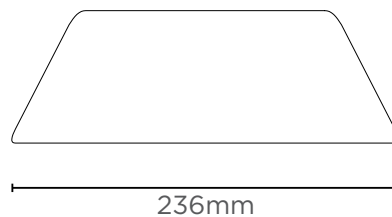

The Vistalux is an elliptical up/down wall light that will impress any audience. The contemporary design to shine a smooth and even light outside your home.

25000
hrs
Long Life

3
Year
Warranty

- ✓ Die cast aluminium body with powder coated finish
- ✓ Polycarbonate diffuser
- ✓ IP65 - weatherproof and hard-wearing