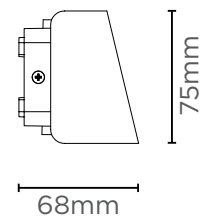

The Vistalux is an elliptical up/down wall light that will impress any audience. The contemporary design to shine a smooth and even light outside your home.

25000
hrs
Long Life

3
Year
Warranty

- ✓ Die cast aluminium body with powder coated finish
- ✓ Polycarbonate diffuser
- ✓ IP65 - weatherproof and hard-wearing