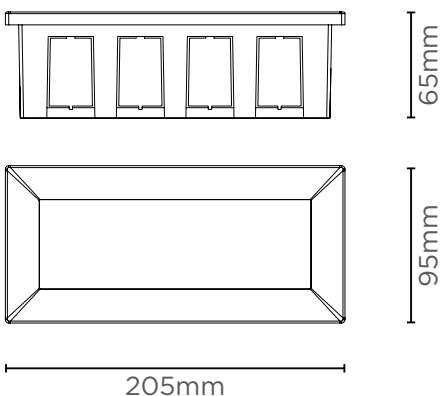

Order Code

ILBLA015

Description

Outdoor Recessed Brick 3.8W 3000K 180lm IP65 Non-Dimmable