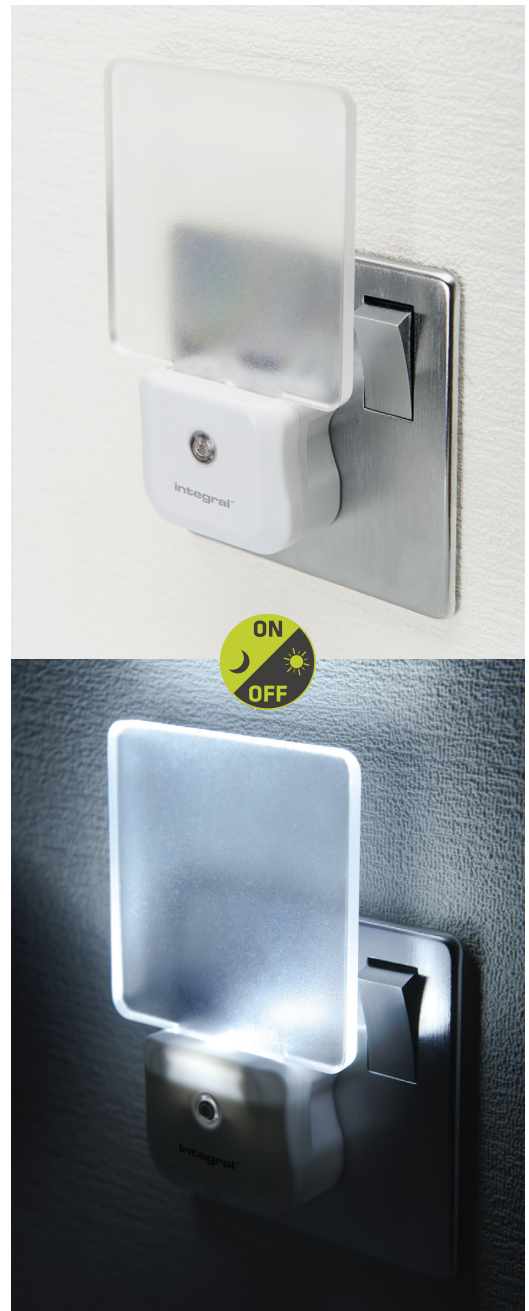

LED Night Light

Light up your hallway or any room with a soft, gentle, cool light. Save money with the LED auto sensor technology that is economical to run and automatically switches the night light ON at dusk and OFF at dawn.

The high quality long-life LED means no light bulb changes. The night light is cool to the touch and its low profile design will look stylish in any setting.

UK 3-pin and EU 2-pin models available.

Features

- Automatically switches ON at dusk and OFF at dawn
- Energy saving design - Less than 2p/3¢* a week to run
- Produces a soft and gentle cool light
- Ideal for hallways and bedrooms
- Stylish low-profile design
- Cool to the touch
- 3-year limited warranty

Applications: The Integral LED energy saving Night Light is a great addition to any home. Suitable for any room including hallways, bedrooms and nurseries.

Part Number	1 Pack Code	2 Pack Code
UK 3-pin	ILNL-CL-UK (78-90-78)	ILNL-CL-UK-2 (66-41-19)
EU 2-pin	ILNL-CL-EU (98-28-92)	ILNL-CL-EU-2 (55-02-42)
Power Rating	220 - 240V 50/60 Hz	220 - 240V 50/60 Hz
Power Usage	0.6W	0.6W
Current	20mA	20mA
Dimensions	116.7H 76W 25.4 D (mm) (UK model)	116.7H 76W 25.4 D (mm) (UK model)