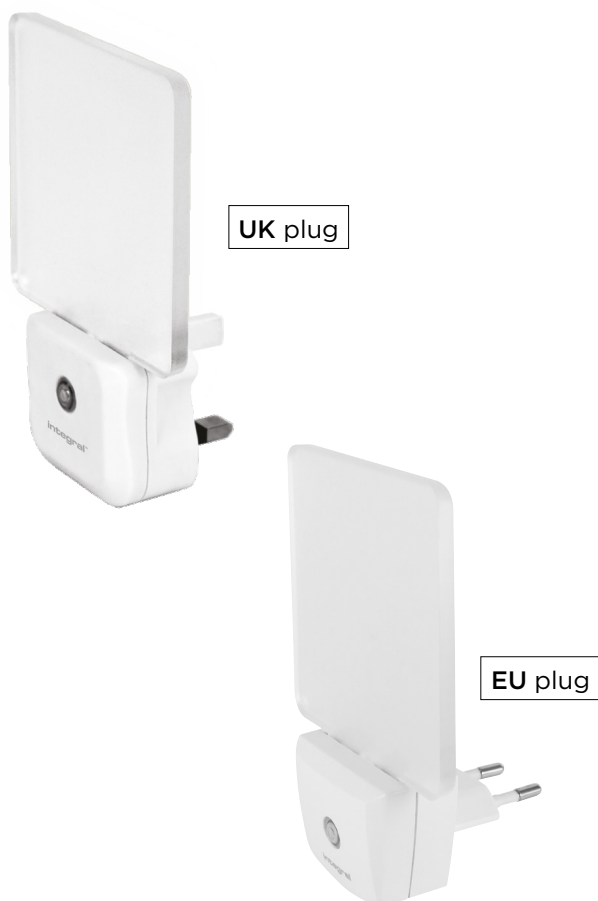

LED Night Light

Light up your hallway or any room with a soft, gentle, cool light. Save money with the LED auto sensor technology that is economical to run and automatically switches the night light ON at dusk and OFF at dawn.

The high quality long-life LED means no light bulb changes. The night light is cool to the touch and its low profile design will look stylish in any setting.

UK 3-pin and EU 2-pin models available.

Features

- Automatically switches ON at dusk and OFF at dawn
- Energy saving design - Less than 2p/3¢* a week to run
- Produces a soft and gentle cool light
- Ideal for hallways and bedrooms
- Stylish low-profile design
- Cool to the touch
- 3-year limited warranty

Applications: The Integral LED energy saving Night Light is a great addition to any home. Suitable for any room including hallways, bedrooms and nurseries.

Part Number	1 Pack Code	2 Pack Code
UK 3-pin	ILNL-CL-UK (78-90-78)	ILNL-CL-UK-2 (66-41-19)
EU 2-pin	ILNL-CL-EU (98-28-92)	ILNL-CL-EU-2 (55-02-42)
Power Rating	220 - 240V 50/60 Hz	220 - 240V 50/60 Hz
Power Usage	0.6W	0.6W
Current	20mA	20mA
Dimensions	116.7H 76W 25.4 D (mm) (UK model)	116.7H 76W 25.4 D (mm) (UK model)