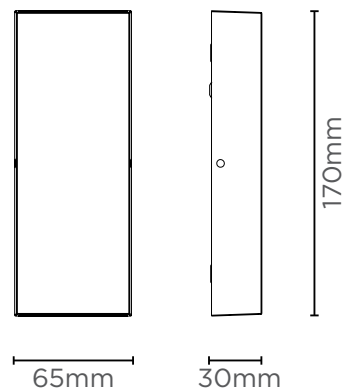

Pablo

Named after one of the great forefathers of Cubism, the Pablo rectangular wall light creates a striking up/down effect. The sleek design brings a contemporary feel to any area.

25000
hrs
Long Life

3
Year
Warranty

- ✓ Die cast aluminium body with powder coated finish
- ✓ Polycarbonate diffuser
- ✓ IP54 - weatherproof and hard-wearing

Order Code

ILDEA010

Description

Outdoor Pablo 8W 3000K 300lm IP54 Non-Dimmable Dark Grey