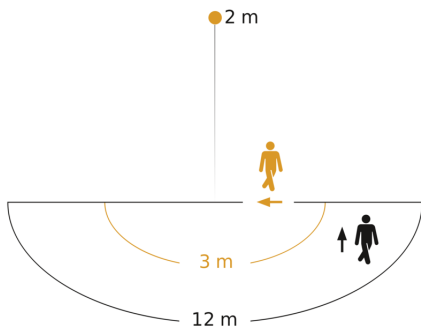

IS 2180 ECO

black
EAN 4007841 034702
Article number 034702

Detection Zone