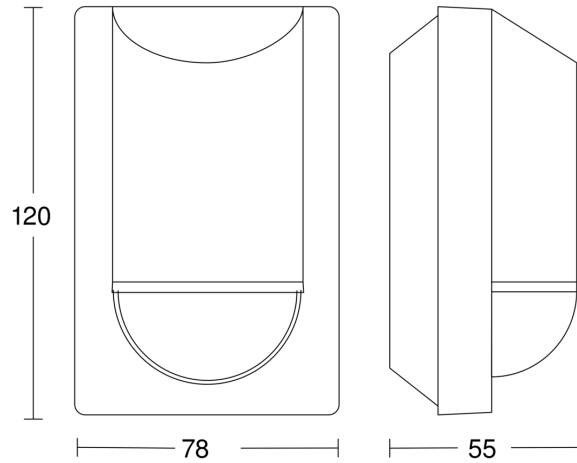

Technical specifications

Dimensions (L x W x H)	55 x 78 x 120 mm
Manufacturer's Warranty	5 years
Settings via	Potentiometers
With remote control	No
Version	black
PU1, EAN	4007841034702
Type	Motion detectors
Application, place	Outdoors
Application, room	outdoors, front door, all round the building, terrace / balcony, courtyard & driveway
Colour	black
Colour, RAL	9005
Includes corner wall mount	No
Installation site	wall, corner
Installation	Surface wiring, Wall, corner
IP-rating	IP54

IS 2180 ECO

black
 EAN 4007841 034702
 Article number 034702

Detection Zone

Mögliche Montagehöhe: 1,80 m - 4,00 m
 Orange: radial
 Schwarz: tangential

Dimension Drawing

Light without neutral conductor

Light with neutral conductor