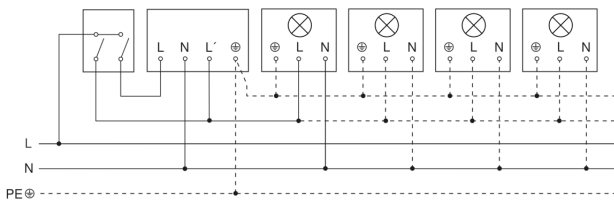

Twilight setting	2 – 2000 lx
Time setting	10 s – 15 Min.
Basic light level function	No
Main light adjustable	No
Twilight setting TEACH	No
Constant-lighting control	No
Interconnection	Yes
Type of interconnection	Master/master
Interconnection via	Cable

IS 2180 ECO

black
 EAN 4007841 034702
 Article number 034702

Detection Zone

Mögliche Montagehöhe: 1,80 m - 4,00 m
 Orange: radial
 Schwarz: tangential

Dimension Drawing

Light without neutral conductor

Light with neutral conductor

Connection using two-circuit switch for manual and automatic operation

Connection of 4-fold push-button coupler to DALI2 APC