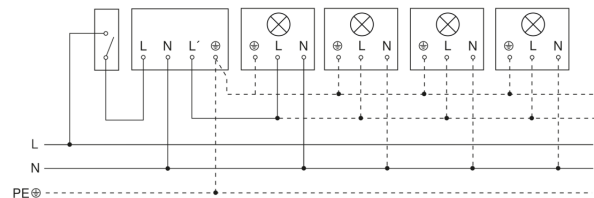

Twilight setting	2 – 2000 lx
Time setting	10 s – 15 Min.
Basic light level function	No
Main light adjustable	No
Twilight setting TEACH	No
Constant-lighting control	No
Interconnection	Yes
Type of interconnection	Master/master
Interconnection via	Cable

IS 2180 ECO

black
 EAN 4007841 034702
 Article number 034702

Detection Zone

Mögliche Montagehöhe: 1,80 m - 4,00 m
 Orange: radial
 Schwarz: tangential

Dimension Drawing

Light without neutral conductor

Light with neutral conductor

Connection using two-circuit switch for manual and automatic operation

Connection of 4-fold push-button coupler to DALI2 APC