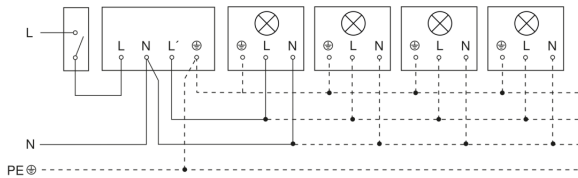

Twilight setting	2 – 2000 lx
Time setting	10 s – 15 Min.
Basic light level function	No
Main light adjustable	No
Twilight setting TEACH	No
Constant-lighting control	No
Interconnection	Yes
Type of interconnection	Master/master
Interconnection via	Cable

IS 2180 ECO

black
 EAN 4007841 034702
 Article number 034702

Detection Zone

Mögliche Montagehöhe: 1,80 m - 4,00 m
 Orange: radial
 Schwarz: tangential

Dimension Drawing

Light without neutral conductor

Light with neutral conductor

Connection using two-circuit switch for manual and automatic operation

Connection of 4-fold push-button coupler to DALI2 APC