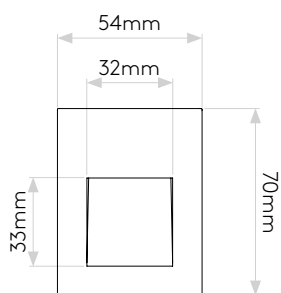

GENERAL

CLASS:	CE (Class 3)
IP RATING:	IP65
BATHROOM ZONE:	Zone 1, 2, 3
VOLTAGE:	Constant Current 350mA
INSTALLATION ORIENTATION:	Wall mount - vertical
MAIN MATERIAL:	Metal - Mild steel
DIMENSIONS:	H: 70mm W: 54mm D: 103mm
CUT OUT HOLE:	L: 55mm W: 42mm
RECESS DEPTH:	100mm
FIRE RATING:	Not applicable
CABLE LENGTH:	Not applicable
GROSS WEIGHT:	0.30Kg

Please note that some dimensions may vary slightly due to manufacturing tolerances, this includes cable entry and fixing holes

Veuillez noter que certaines dimensions peuvent varier légèrement en raison des tolérances de fabrication, y compris l'entrée de câble et les trous de fixation.