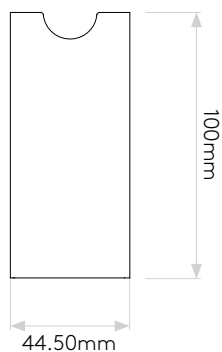

GENERAL

CLASS:	CE (Class 3)
IP RATING:	IP65
BATHROOM ZONE:	Zone 1, 2, 3
VOLTAGE:	Constant Current 350mA
INSTALLATION ORIENTATION:	Wall mount - vertical
MAIN MATERIAL:	Metal - Mild steel
DIMENSIONS:	H: 70mm W: 54mm D: 103mm
CUT OUT HOLE:	L: 55mm W: 42mm
RECESS DEPTH:	100mm
FIRE RATING:	Not applicable
CABLE LENGTH:	Not applicable
GROSS WEIGHT:	0.30Kg

LAMP

LIGHT SOURCE:	HIGH POWER LED
MAXIMUM WATTAGE:	1W
LAMP INCLUDED:	Yes (Integral)
MAXIMUM LAMP LENGTH:	Not applicable
LUMINOUS FLUX:	29.62 lm
COLOUR TEMP:	3000K
CRI:	90
R9:	31.9
MACADAM ELLIPSE:	3-Step
TILT ADJUSTABLE ANGLE:	Not applicable
ROTATION ADJUSTABLE ANGLE:	Not applicable
AVERAGE LIFESPAN:	60,000hrs
L70:	>60,000hrs
BEAM ANGLE:	Not applicable

Please note that some dimensions may vary slightly due to manufacturing tolerances, this includes cable entry and fixing holes

Veuillez noter que certaines dimensions peuvent varier légèrement en raison des tolérances de fabrication, y compris l'entrée de câble et les trous de fixation.