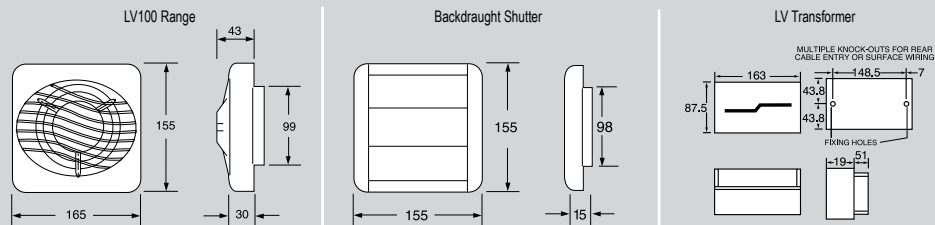

LV100HTA **Ref. 92569AW**
Automatic On/Off operation by integral humidity sensor. Adjustable from 50-90% RH | Adjustable timer function (2-20 mins)

LV100HTAP **Ref. 92570AW**
Automatic On/Off operation by integral humidity sensor | Built-in adjustable humidistat | Integrated overrun timer eliminates nuisance tripping | Timer variable from 30 sec-30 mins | Built-in backdraught shutter

LV100PIR **Ref. 90867AW**
Automatic On/Off operation | Integral passive infrared sensor | Adjustable timer function (2-20 mins)

Ancillaries

See pages 72-87

Dimensions (mm)

Product Selector	LV100	LV100PC	LV100T	LV100HTA	LV100HTAP	LV100PIR
Reference number	90845AW	90846AW	90847AW	92569AW	92570AW	90867AW
Extract performance (FID, m³/h)	85	85	85	85	85	85
Extract performance (FID, l/s)	24	24	24	24	24	24
Sound pressure level (dB(A)@3m)	37	37	37	37	37	37
Electrical power rating (W)	13	13	13	13	13	13
IP rating	IPX5	IPX5	IPX5	IPX5	IPX5	IPX5
Weight (kg)	2.2	2.2	2.2	2.2	2.2	2.2
UK Guarantee (years)	2	2	2	2	2	2