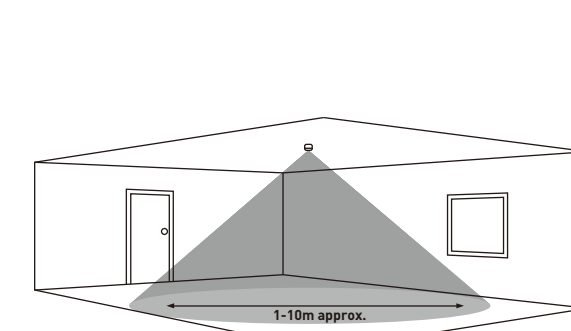

Sensitivity	Hold-time	Daylight
I 100%	I 5s	I Disable
II 75%	II 90s	II 50Lux
III 50%	III 5min	III 10Lux
IV 10%	IV 15min	IV 2Lux

Tech Help Line UK - 0330 0249 279 Non UK - +44 (0)1952 238 100 Supplied by LUCECO Stafford Park 1, Telford, Shropshire, England, TF3 3BD Visit our website at www.luceco.com

Kontakt UK - 0330 0249 279 Non UK - +49 40 89066 878 - 29 Giefert von Luceco GmbH Holstenplatz 20b, 22765 Hamburg DEUTSCHLAND Besuchen Sie uns auf www.luceco.de

Support Technique UK - 0330 0249 279 Non UK - +33 (0)1 61 10 10 35 Notice fournie par Luceco SAS France & Belux 3 Rue de Courtalin, Magny Le Hongre 77700 FRANCE & BELUX Visitez note site Web www.luceco.fr

Servicio de asistencia telefónica UK - 0330 0249 279 Non UK - +34 93 576 83 21 Facilitado por BG Electrical Ltd Liessamins, 6, 08338, Premia de Dalt Barcelona, Spain Visite nuestra web en www.luceco.com

Assistenza tecnica telefonica UK - 0330 0249 279 Non UK - +39 0434 1696795 Fornito da BG Electrical Ltd Nexus Italia, Via Amman 10 33170 Pordenone, Italy Visitate il nostro sito www.luceco.com

Tech Help Line UK - 0330 0249 279 Non UK - +44 (0)1952 238 100 Supplied by LUCECO Stafford Park 1, Telford, Shropshire, England, TF3 3BD Visit our website at www.luceco.com

Kontakt UK - 0330 0249 279 Non UK - +49 40 89066 878 - 29 Giefert von Luceco GmbH Holstenplatz 20b, 22765 Hamburg DEUTSCHLAND Besuchen Sie uns auf www.luceco.de

Support Technique UK - 0330 0249 279 Non UK - +33 (0)1 61 10 10 35 Notice fournie par Luceco SAS France & Belux 3 Rue de Courtalin, Magny Le Hongre 77700 FRANCE & BELUX Visitez note site Web www.luceco.fr

Servicio de asistencia telefónica UK - 0330 0249 279 Non UK - +34 93 576 83 21 Facilitado por BG Electrical Ltd Liessamins, 6, 08338, Premia de Dalt Barcelona, Spain Visite nuestra web en www.luceco.com

Assistenza tecnica telefonica UK - 0330 0249 279 Non UK - +39 0434 1696795 Fornito da BG Electrical Ltd Nexus Italia, Via Amman 10 33170 Pordenone, Italy Visitate il nostro sito www.luceco.com

297mm