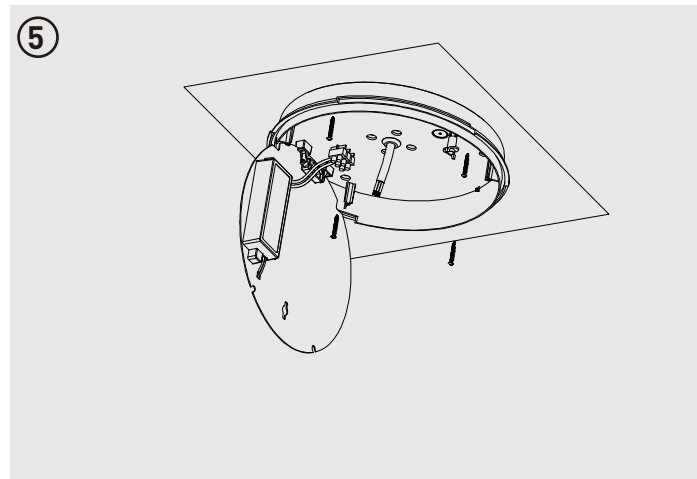

Front

Rear
210mm

LUCECO

Installation & Operating Instructions

LED SIERRA BULKHEAD

1 ACCESSORIES:

LUCECO

Installation & Operating Instructions