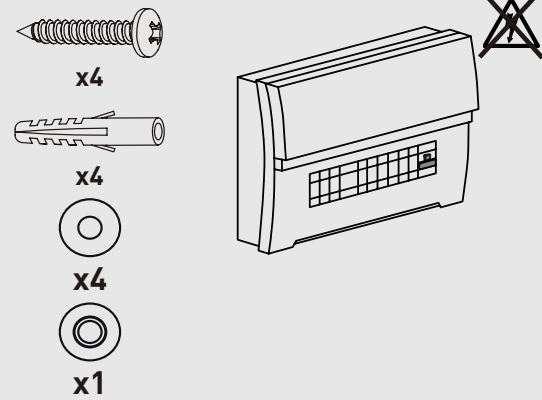

Front

Rear
210mm

LUCECO

Installation & Operating Instructions

LED SIERRA BULKHEAD

1 ACCESSORIES:

LUCECO

Installation & Operating Instructions