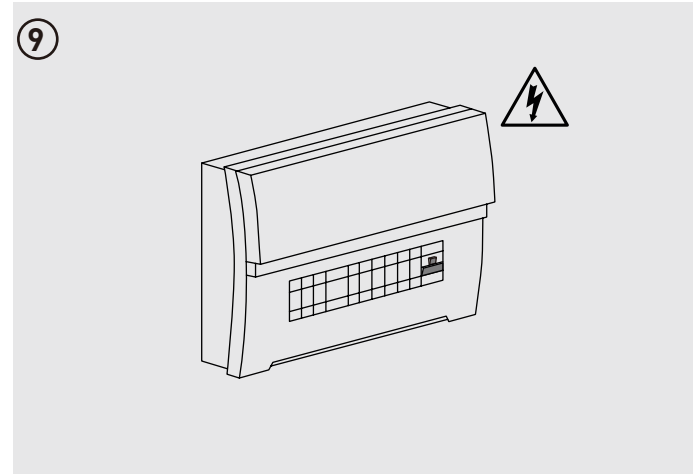

Installation & Operating Instructions

LED SIERRA BULKHEAD

DE - Version mit Microwellensensor IT - Versione con rivelatore di presenza
FR - Version Détecteur de mouvement ES - Versión Microondas