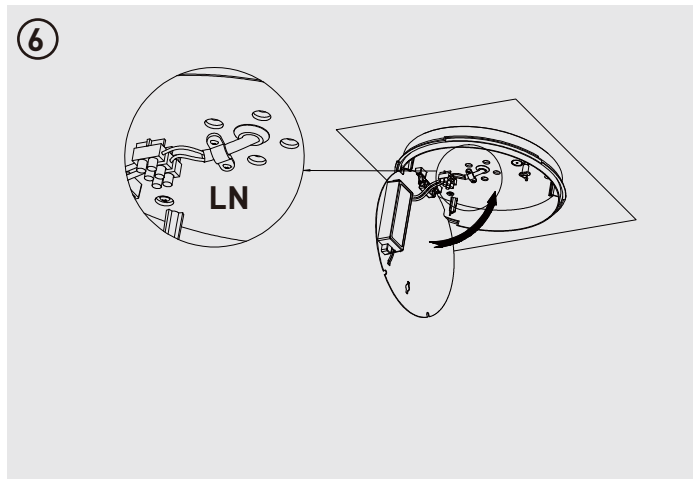

Front

Rear
210mm

LUCECO

Installation & Operating Instructions

LED SIERRA BULKHEAD

1 ACCESSORIES:

LUCECO

Installation & Operating Instructions