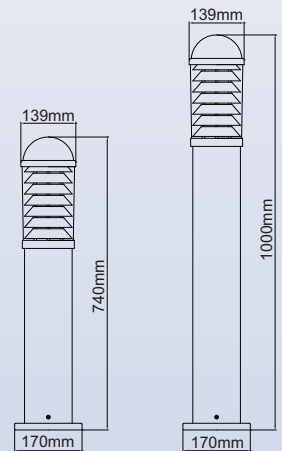

KSR9912 BLK

KSR9910 BLK

Specifications:

- Warranty: 1 Year
- E27 or 26W G24d-3
- IP44
- The Coria bollards come complete with a concrete kit
- Optional root kit available to order as listed below

Dimensions:

KSR9910-11

KSR9912-13

Construction:

Body – Cast & Extruded Aluminium
Diffuser – Clear PMMA

Finish:

Black

Lamp Types:

20W or 23W E27 Low Energy or 26W G24d-3
Not Included

Classifications:

Code	Description
KSR9910	Coria E27 740mm Bollard*
KSR9911	Coria 26W Low Energy 740mm Bollard*
KSR9912	Coria E27 1000mm Bollard*
KSR9913	Coria 26W Low Energy 1000mm Bollard*

Optional Accessories