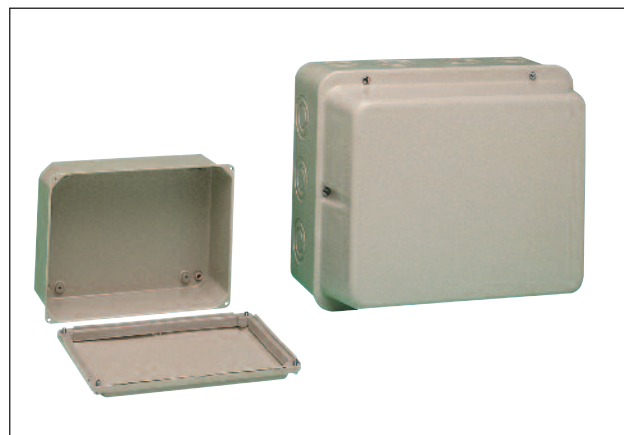

NSYD

Mild Steel Junction Box

Mild steel junction box, both internally and externally protected with texturized polyester epoxy resin RAL7035 grey paint.

Features and Benefits

- PVC sealing gasket
- Back ready for threaded drill holes
- Enclosures that are 155x105 and larger have four M4 threaded holes fitted with removable plugs for the direct fixing of the mounting plate

Mild Steel Junction Box.

TYPE	Height mm	Width mm	Depth mm	IP Rating	PackCont.
NSYDBN88	85	85	49	IP55	1
NSYDBN1010	105	105	49	IP55	1
NSYDBN1510	155	105	61	IP55	1
NSYDBN2015	206	156	83	IP55	1
NSYDBN2520	256	206	93	IP55	1
NSYDBN3025	307	257	116	IP55	1
NSYDBN3530	357	307	136	IP55	1
NSYDAN1510	155	105	88	IP55	1
NSYDAN2015	206	156	122	IP55	1
NSYDAN2520	256	206	140	IP55	1
NSYDAN3025	307	257	174	IP55	1
NSYDAN3530	357	307	210	IP55	1

Hinged version available on request

NSYPMD

Mounting plates to suit NSYDBN and NSYDAN Enclosures

Features and Benefits

- Plain mounting plates with cut-outs for ease of installation

Mounting Plate.

TYPE	Height mm	Width mm	Pack Cont.
NSYPMD1510	155	105	1
NSYPMD2015	206	156	1
NSYPMD2520	256	206	1
NSYPMD3025	307	257	1
NSYPMD3530	357	307	1