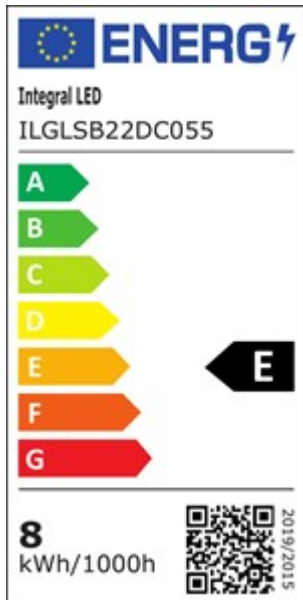

**Physical Data**

<b>Product Length (mm):</b>	103
<b>Product Width (mm):</b>	60
<b>Product Weight (g):</b>	44
<b>Material:</b>	Aluminium, Glass
<b>Base Term:</b>	Bayonet cap
<b>Bulb Base:</b>	B22
<b>Construction:</b>	Glass shell, Filament strip, Aluminium base
<b>Globe Finish:</b>	Clear
<b>Globe Type:</b>	GLS
<b>Bulb Fixing:</b>	Pendant, Wall, lamp stand, table lamp
<b>Bulb or Luminaire Shape:</b>	Round
<b>Placement / Application:</b>	Indoor, General Lighting

**Electrical Data**

<b>Power (W):</b>	7.3
<b>Power Consumption (w):</b>	7.3
<b>Power Factor:</b>	0.7
<b>Wattage equivalent (W):</b>	60
<b>Amperage (mA):</b>	55
<b>Dimming:</b>	Dimmable
<b>Driver Included:</b>	Yes
<b>Electric Current:</b>	AC

## Light Data

Luminous Flux in Lumens (lm): 806  
Luminous efficacy (lm/W): 110  
Correlated Colour Temperature (CCT) (K): 2700  
Colour Temperature: 2700K - Warm  
Colour Temperature Name: Warm  
Beam Angle: 320  
Colour Rendering Index (CRI): 80  
Compatible Dimmers: Varilight JQP401W  
Instant on (Less than 1 second): Yes  
LED Type: Filament chip  
Lifetime (hours): 15000  
Switching Cycles: 7500

## Environment

EN: EN-62560  
LVD Certified: Yes  
CE RoHS: Yes  
Energy Rating: A+  
New Energy Rating: E  
Hg 0% (Mercury Free): Yes  
IP Rating (Ingress Protection): IP20  
Lowest Operating Temperature (°C): -20  
Maximum Operating Temperature (°C): 40