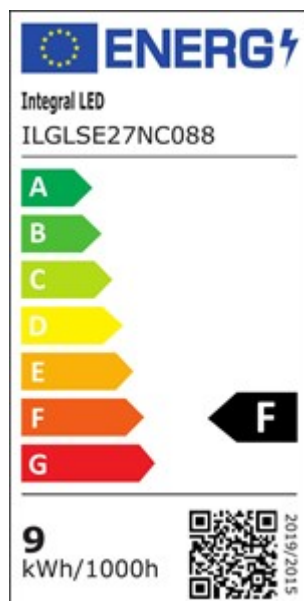

Physical Data

Product Length (mm):	108
Product Width (mm):	60
Product Weight (g):	32
Base Term:	Edison screw
Bulb Base:	E27
Construction:	Plastic and Aluminium heat sink, polycarbonate diffuser, Nickel plated brass base
Globe Finish:	Frosted
Globe Type:	GLS
Bulb Fixing:	Pendant, Wall, lamp stand, table lamp
Bulb or Luminaire Shape:	Round
Placement / Application:	Indoor, General Lighting

Electrical Data

Power (W):	8.6
Power Consumption (w):	8.6

Power Factor:	0.5
Wattage equivalent (W):	60
Amperage (mA):	75
Dimming:	Non-Dimmable
Driver Included:	Yes
Electric Current:	AC
EN:	EN-62560
LVD Certified:	Yes

Light Data

Luminous Flux in Lumens (lm):	806
Luminous efficacy (lm/W):	94
Correlated Colour Temperature (CCT) (K):	2700
Colour Temperature:	2700K - Warm
Colour Temperature Name:	Warm
Beam Angle:	220
Colour Rendering Index (CRI):	80
Instant on (Less than 1 second):	Yes
LED Type:	Filament chip
Lifetime (hours):	15000
Switching Cycles:	7500

Environment

EN:	EN-62560
LVD Certified:	Yes
CE RoHS:	Yes
Energy Rating:	A+
New Energy Rating:	F
Hg 0% (Mercury Free):	Yes
IP Rating (Ingress Protection):	IP20
Lowest Operating Temperature (°C):	-20
Maximum Operating Temperature (°C):	40