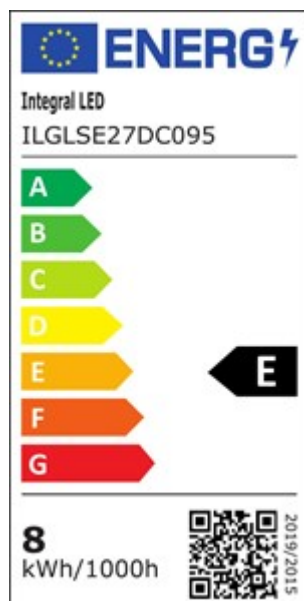

Product Length (mm):	104
Product Width (mm):	60
Product Weight (g):	33
Material:	Aluminium, Glass
Base Term:	Edison screw
Bulb Base:	E27
Construction:	Glass shell, Filament strip, Aluminium base
Globe Finish:	Frosted
Globe Type:	GLS
Bulb Fixing:	Pendant, Wall, lamp stand, table lamp
Bulb or Luminaire Shape:	Round
Placement / Application:	Indoor, General Lighting

Electrical Data

Power (W):	7
Power Consumption (w):	7
Power Factor:	0.5
Wattage equivalent (W):	60

Amperage (mA):	42
Dimming:	Dimmable
Driver Included:	Yes
Electric Current:	AC
True Wattage Eq (W):	60
EN:	EN-62560
LVD Certified:	Yes

Light Data

Luminous Flux in Lumens (lm):	806
Luminous efficacy (lm/W):	115
Correlated Colour Temperature (CCT) (K):	2700
Colour Temperature:	2700K - Warm
Colour Temperature Name:	Warm
Beam Angle:	300
Colour Rendering Index (CRI):	80
Compatible Dimmers:	Varilight
Instant on (Less than 1 second):	Yes
LED Manufacturer:	Bridgelux
LED Type:	Filament chip
Lifetime (hours):	15000
Switching Cycles:	7500

Environment

EN:	EN-62560
LVD Certified:	Yes
CE RoHS:	Yes
Energy Rating:	A++
New Energy Rating:	E
Hg 0% (Mercury Free):	Yes
IP Rating (Ingress Protection):	IP20
Lowest Operating Temperature (°C):	-20
Maximum Operating Temperature (°C):	40