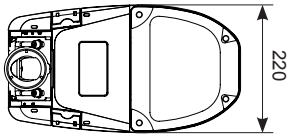

# Onix LED Street Light

Supplied c/w Integral Driver

- Die-cast aluminium construction for optimal heat dissipation for optimal performance
- UV stabilized polycarbonate cover
- Toolless gear tray removal for ease of maintenance
- Built in anti-tamper isolation facility
- Compatible with post top or side entry utility 76mm spigot
- IK10 Rated
- G3 Glare Rating
- Surge protection
- Available in standard, complete with photocell option
- LED lifespan L70 50,000 hours