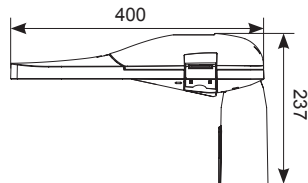

AONIXLED/1 - AONIXLED/2