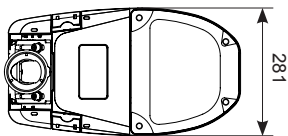

Onix LED Street Light

Supplied c/w Integral Driver

- Die-cast aluminium construction for optimal heat dissipation for optimal performance
- UV stabilized polycarbonate cover
- Toolless gear tray removal for ease of maintenance
- Built in anti-tamper isolation facility
- Compatible with post top or side entry utility 76mm spigot
- IK10 Rated
- G3 Glare Rating
- Surge protection
- Available in standard, complete with photocell option
- LED lifespan L70 50,000 hours

LED Information

Total (Watts)	20W	60W
	40W	80W
Lumens Delivered	1974lm	6167lm
	3936lm	8222lm
Lm/W	104lm	103lm
	98lm	103lm
CRI	Ra 70	
CCT	5000K	
Input	100/240V	
Hertz	50Hz	
Operating Temp	-40°C to 50°C	

Code	Lamp	Description
AONIXLED/1	LED	20W - Cool White
AONIXLED/2	LED	40W - Cool White
AONIXLED/3	LED	60W - Cool White
AONIXLED/4	LED	80W - Cool White

Options	/PC	Electronic Photocell

Accessories	AONIXLED/SBA	48-60mm Spigot Bracket

Warrington: +44 (0) 1942 433333
Belfast: +44 (0) 2890 773750