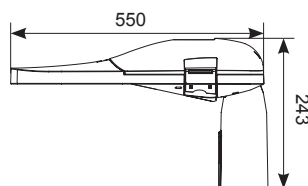

AONIXLED/3 - AONIXLED/4