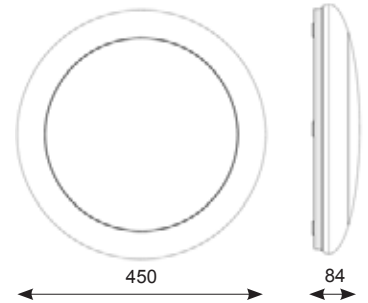

Mercury CCT LED

Supplied c/w Integral Driver

262

Powered by
TRIDONIC
enlightening your ideas

Chrome Trim Ring Fitted

- IP44 polycarbonate wall/ ceiling light for corridors, stairwells and general amenity applications
- High output option allows for a range of installation applications
- LED performance significantly exceeds CFL equivalents
- BESA box fixing facility
- Integral laminated board heatsink provides high performance thermal management
- Digital dimming, integral emergency and microwave sensor options
- Chrome bezel accessory
- LED lifespan L70 56,000 hours

Accessories **AMERLEDBZ/CH** Chrome Trim Ring

LED Information

Total (Watts)	19W 33W	
Lumens Delivered	Cool White	Warm White
19W	1655lm	1420lm
33W	2702lm	N/A
Lm/W 19W	87lm	71lm
Lm/W 33W	82lm	N/A
CRI	Ra 80	
CCT	4000K 3000K	
Input	230V	
Hertz	50/60Hz	
Operating Temp	-10°C to 50°C	