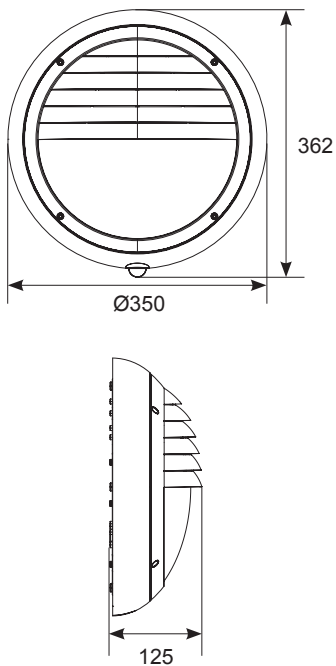

Vision 3 LED

Supplied c/w Integral Driver and 3 Trim Designs

- IP65 polycarbonate 3-In-1 LED luminaire for external applications
- Each fitting supplied with plain, louvred eyelid and plain eyelid covers
- Exceeds performance of CFL equivalents
- Integral die-cast aluminium heatsink provides thermally managed high performance
- 20W LED lifespan L70 56,000 hours
- Non-dimmable